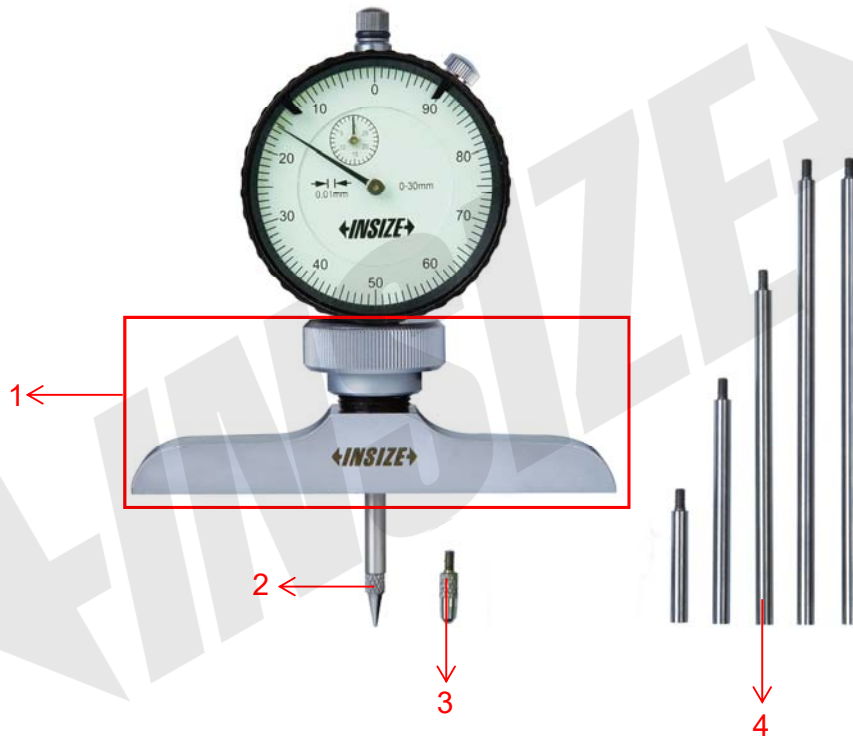

## Spare parts for dial depth gage 2342

Part NO.	Code	Description
1	SP-DPG-1	Base for 2342-201
	SP-DPG-2	Base for 2342-202
2	SP-2341-2-TIP2	Pointed tip
3	SP-2341-2-TIP1	Ball tip
4	6282-2004	Extension rod (25mm)
	6282-2009	Extension rod (50mm)
	6282-2014	Extension rod (75mm)
	6282-2017	Extension rod (100mm)